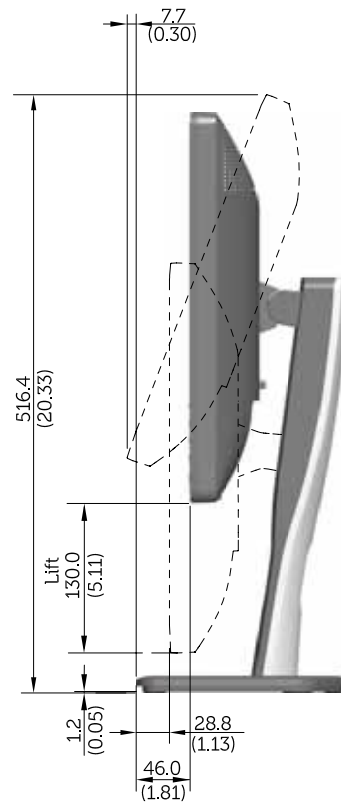

# P1913 Outline Dimensions

# Norminal Dimensions

Unit: mm (inch)

Back view of Monitor without stand

# P1913S Outline Dimensions

Nominal Dimensions  
Unit: mm (inch)

Back view of Monitor without stand

# P2213 Outline Dimensions

Nominal Dimensions  
Unit: mm (inch)

Back view of Monitor without stand