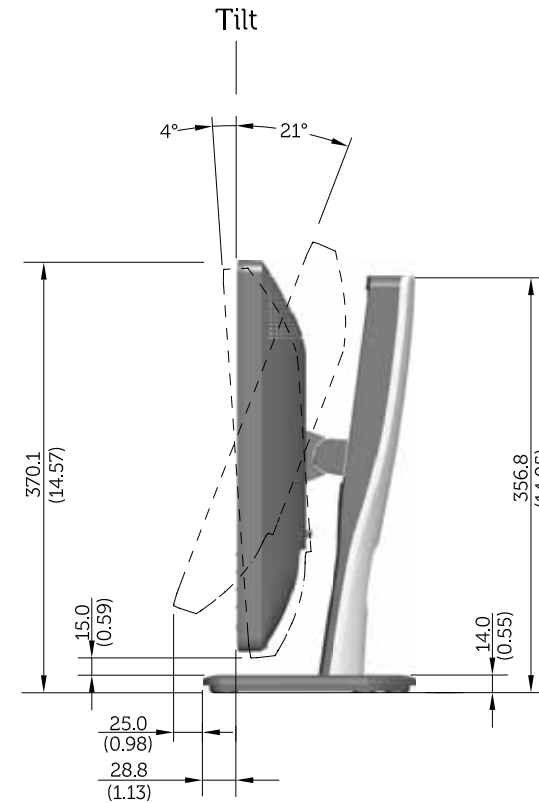

# P1913 Outline Dimensions

# Norminal Dimensions

Unit: mm (inch)

Back view of Monitor without stand

# P1913S Outline Dimensions

Nominal Dimensions  
Unit: mm (inch)

Back view of Monitor without stand

# P2213 Outline Dimensions

Nominal Dimensions  
Unit: mm (inch)

Back view of Monitor without stand