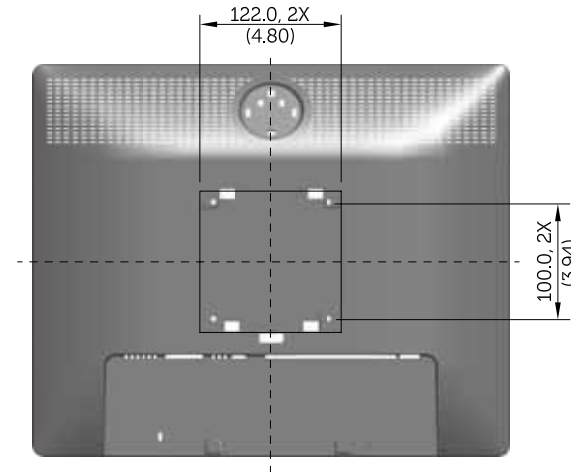

# Norminal Dimensions

Unit: mm (inch)

Back view of Monitor without stand

# P1913S Outline Dimensions

Nominal Dimensions  
Unit: mm (inch)

Back view of Monitor without stand

# P2213 Outline Dimensions

Nominal Dimensions  
Unit: mm (inch)

Back view of Monitor without stand